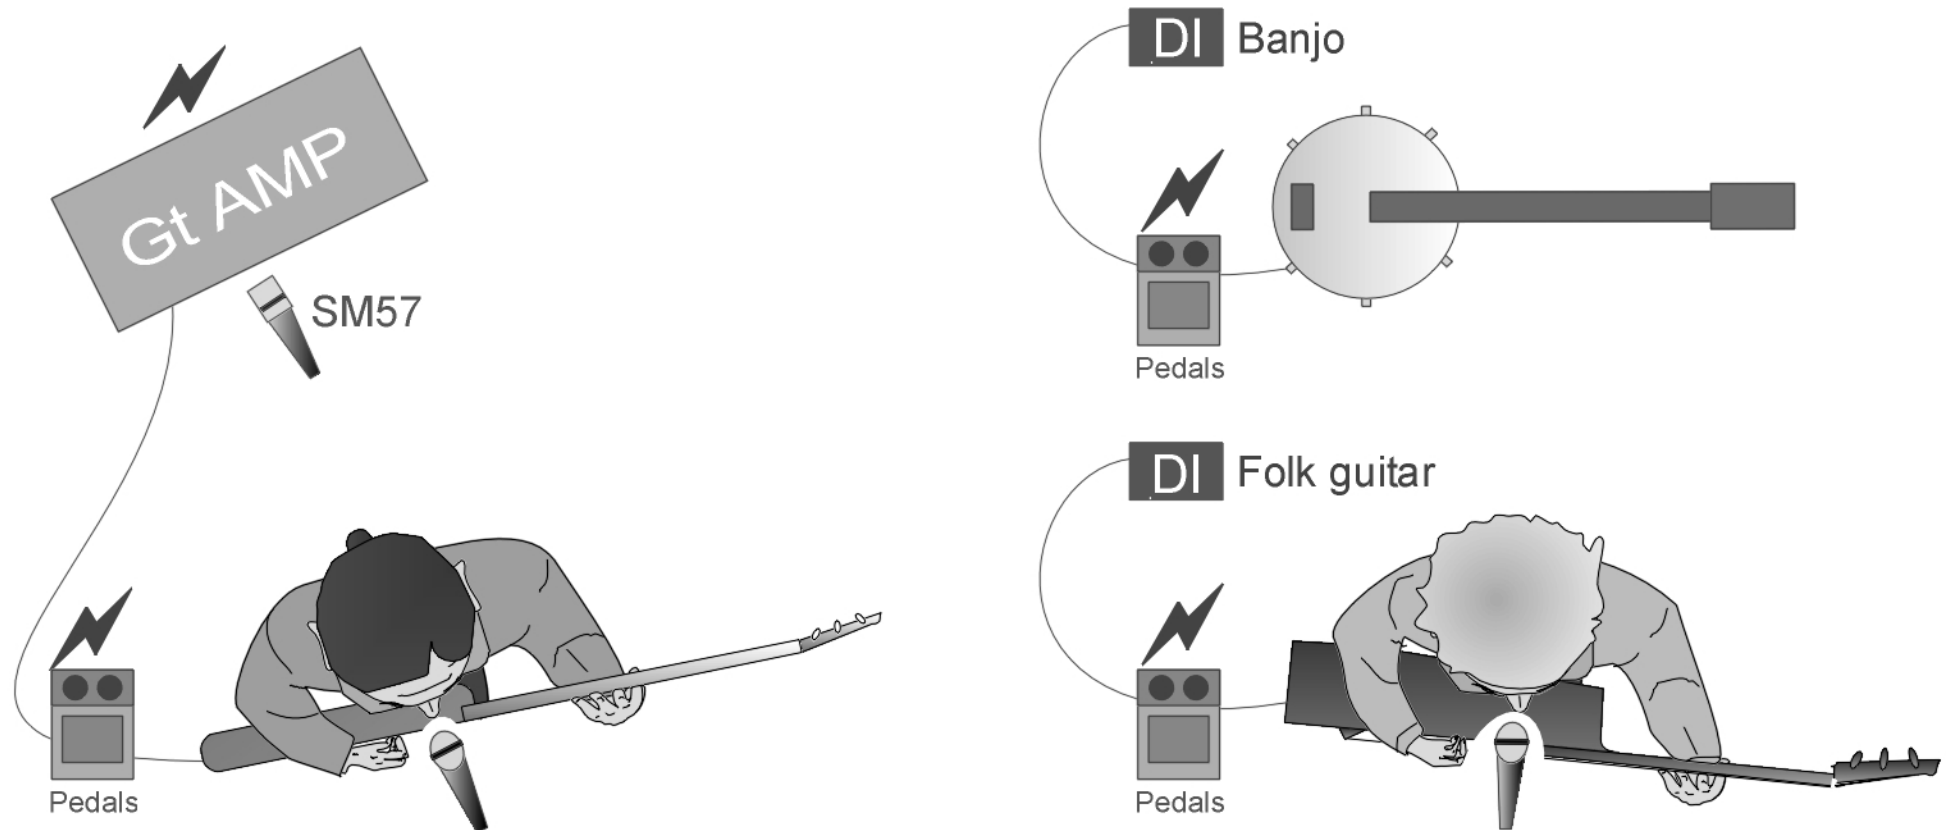

(509) 322 5302

RIDER "KAREN & GIL" 2019

karenetgil@gmail.com
karenetgil.com

Voice
SM58

| | Board | | |
|---|---------------|-------|----------------|
| 1 | Gt amp | SM 57 | |
| 2 | Folk Gt | D I | |
| 3 | Banjo | D I | |
| 4 | Gil's voice | SM 58 | Boom mic stand |
| 5 | Karen's voice | SM 58 | Boom mic stand |

Voice
SM58

 : We provide our own transformers from 110v to 220v

Note: 2 pre auxilliary + Reverb and Delay for the monitors